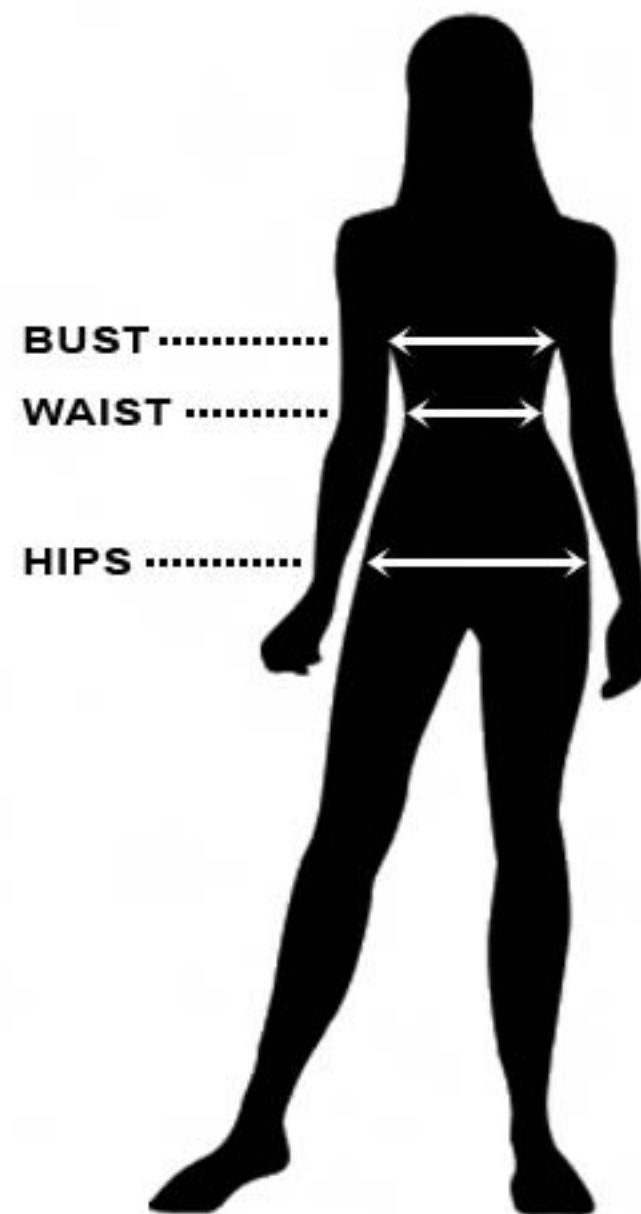

Sizes and Measurements

Women's Collection

	Bust (cms)	Waist (cms)	Hip (cms)
Small S	85 - 89	66 - 70	91.5 - 95
Medium M	90 - 94	71 - 75	96.5 - 100
Large L	95 - 99	76 - 80	101.5 - 105
X-Large XL	100 - 104	81 - 85	106.5 - 110

	Bust (inch)	Waist (inch)	Hip (inch)
Small S	33.5 - 35	26 - 27.5	36 - 37.5
Medium M	35.5 - 37	28 - 29.5	38 - 39.5
Large L	37.5 - 39	30 - 31.5	40 - 41.5
X-Large XL	39.5 - 41	32 - 33.5	42 - 43.5

Sizes and Measurements

Men's Collection

	Chest (cms)	Waist (cms)	Hip (cms)
Small S	86 - 91	71 - 76	91 - 97
Medium M	97 - 102	81 - 86	99 - 104
Large L	107 - 112	91 - 97	107 - 112
X-Large XL	117 - 122	102 - 107	114 - 119

	Chest (inch)	Waist (inch)	Hip (inch)
Small S	34 - 36	28 - 30	36 - 38
Medium M	38 - 40	32 - 34	39 - 41
Large L	42 - 44	36 - 38	42 - 44
X-Large XL	46 - 48	40 - 42	45 - 47